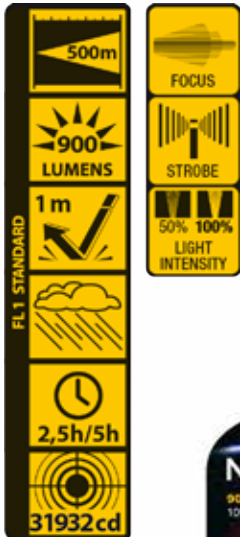

10 Watt LED Flashlight • 900 Lumen Power • FOCUS Function

M-FL-023-DU

Function	100% - 50% - SOS - Focus - Off
LED Type	10 Watt LED
Light Output	900 lumens
Beam Distance	500m
Run Time	100% = 2.5h / 50% = 5h
Water Resistance	IP67
Material	Aluminium and rubber
Color	Black with orange ring
Battery operated	6x AAA Alkaline included
Dimensions	ø 4.30cm x 17.60cm
Packaging	1 piece in blister
EAN	0884620051563